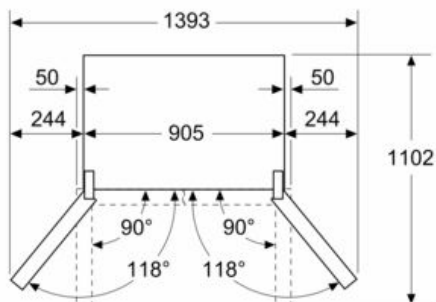

Measurements in mm

Measurements in mm

A	a	b
≤ 600	0	0
600 < A ≤ 650	50	50
650 < A ≤ 700	65	65
> 700	244	244

A: Depth of the furniture or worktop
B: Wall