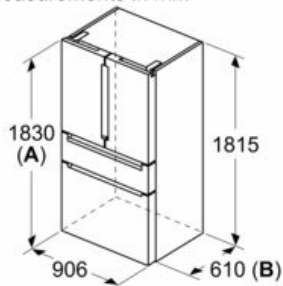

iQ700, HEADER2.Glassdoor_MultiDoor, 183 x 90.5 cm, Black KF96RSBEA

Dimensioned drawings

Measurements in mm

A: Front is adjustable from 1830 to 1847 mm, with front levelling feet fully extended

B: Add 25 mm for fixed spacers on back