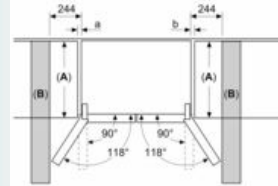

Measurements in mm

A	a	b
≤ 600	0	0
600 < A ≤ 650	50	50
650 < A ≤ 700	65	65
> 700	244	244

A: Depth of the furniture or worktop
B: Wall