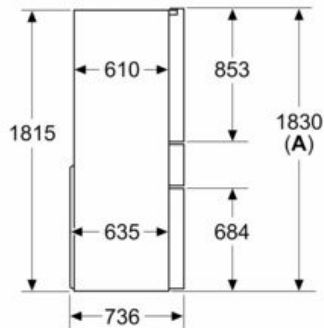

Measurements in mm

A: Front is adjustable from 1830 to 1847 mm, with front levelling feet fully extended